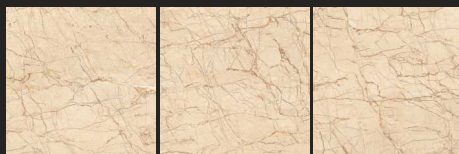

SIZE :
600X600MM

GLOSSY
COLLECTION

Floor Tile - FORMOSA BIEGE | Size - 600x600mm | Finish - Polished

GABARO GRIS

NEW

GABARO BROWN

NEW

GALAXY CREMA