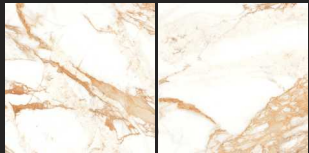

FINISH : POLISHED

SIZE :
600X600MM

GLOSSY
COLLECTION

Floor Tile - ANATOMY GREY | Size - 600x600mm | Finish - Polished

ARICA BROWN

NEW

ARIZO BROWN

AURA STATUARIO