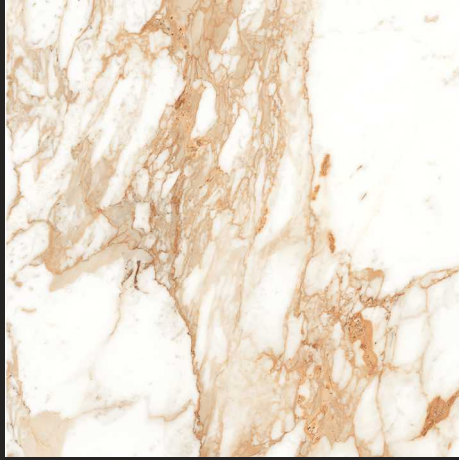

FINISH : POLISHED

SIZE :
600X600MM

GLOSSY
COLLECTION

Floor Tile - ANATOMY GREY | Size - 600x600mm | Finish - Polished

ARICA BROWN

NEW

ARIZO BROWN

AURA STATUARIO