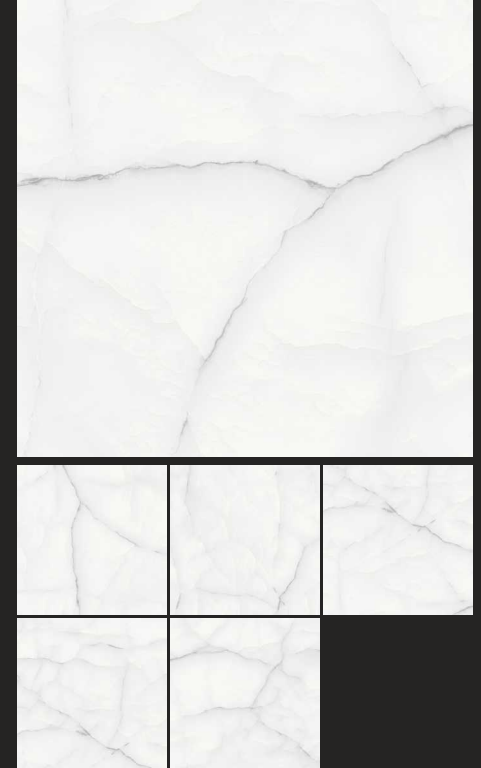

GLOSSY
COLLECTION

Floor Tile - MOSCOW | Size - 600x600mm | Finish - Polished

MOSAIC BEIGE

MOSAIC GREY

MORONI BROWN

MORONI WHITE

FINISH : POLISHED

SIZE :
600X600MM