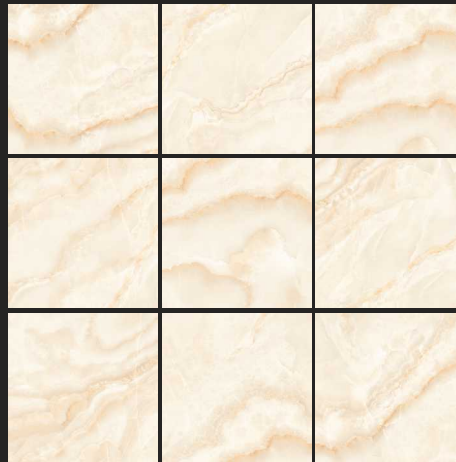

SOFT SATUVARIO

FINISH : POLISHED

SIZE :
600X600MM

GLOSSY
COLLECTION

Floor Tile - **SMOOTH ONYX** | Size - 600x600mm | Finish - Polished

SATVARIO CALCUTTA

SPRINAL GOLD

NEW