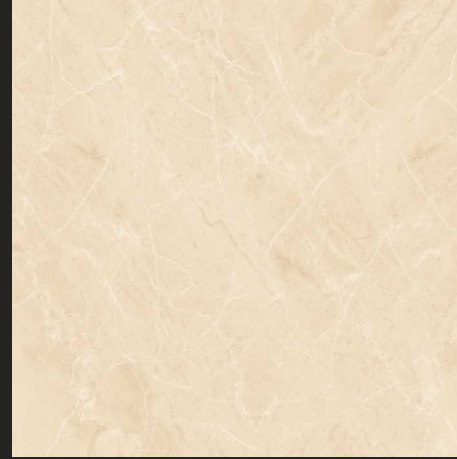

NEW

NEW

FINISH : POLISHED

SIZE :
600X600MM

GLOSSY
COLLECTION