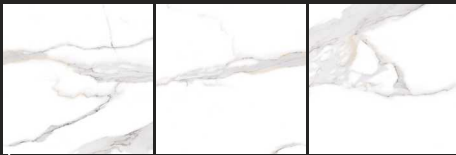

SEVILLE

FINISH : POLISHED

SIZE :
600X600MM

GLOSSY
COLLECTION

Floor Tile - SEAGRASS BEIGE | Size - 600x600mm | Finish - Polished

SILVER STATUARIO

SMOOTH ONYX

SOFT ONYX