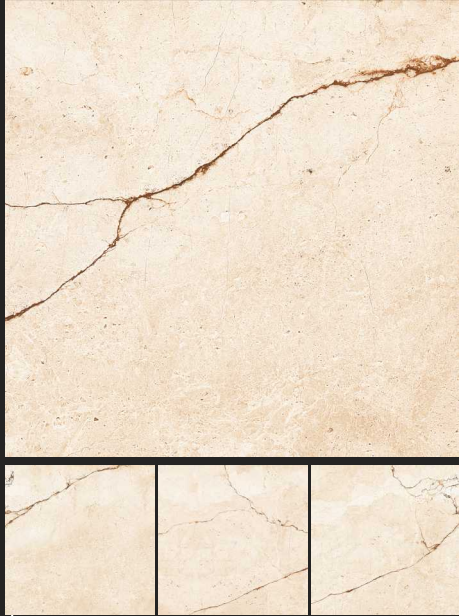

FINISH : POLISHED

SIZE :
600X600MM

GLOSSY
COLLECTION

Floor Tile - HANOI CREMA | Size - 600x600mm | Finish - Polished

HARARE BEIGE

HARARE GREY

HONEY STATUARIO

FINISH : POLISHED