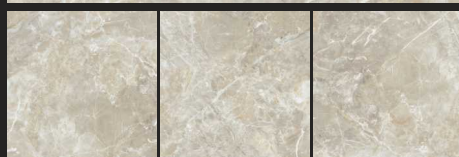

BLOOM DYNA

FINISH : POLISHED

SIZE :
600X600MM

GLOSSY
COLLECTION

Floor Tile - ARIZO BROWN | Size - 600x600mm | Finish - Polished

BOGOTA ASH

NEW

BOGOTA BROWN