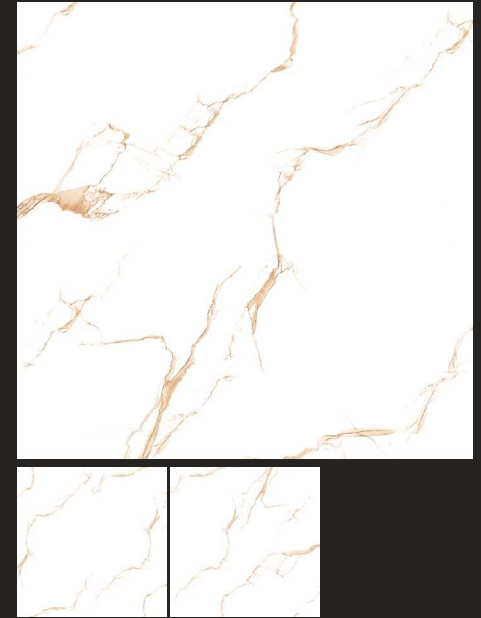

GLOSSY
COLLECTION

Floor Tile - TORTURA BEIGE | Size - 600x600mm | Finish - Polished

TRAVERTINO SILVER

TRAVETINO NATURAL

VECTOR MARBLE

VIBRANT BROWN

NEW

FINISH : POLISHED

SIZE :
600X600MM

GLOSSY
COLLECTION

Floor Tile - TRAVERTINO SILVER | Size - 600x600mm | Finish - Polished
Wall Tile - TRAVERTINO SILVER

VIRA STATUARIO

WARM DAYNA

YEMEN CREMA

YEMEN SILVER

FINISH : POLISHED