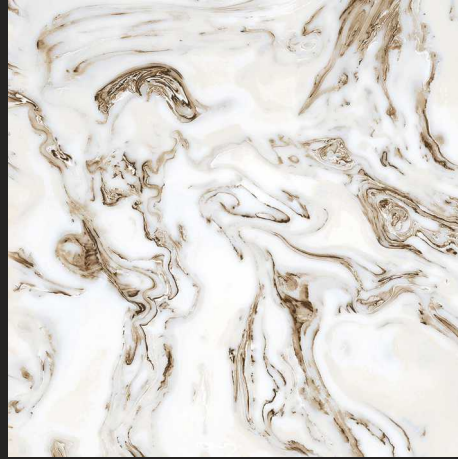

SIZE :
600X600MM

GLOSSY
COLLECTION

Floor Tile - **MUSTARD BEIGE** | Size - 600x600mm | Finish - Polished
Wall Tile - **MUSTARD BEIGE**

NEXON BLUE

NEXON BROWN

NOVA BOTTOCHINO BEIGE

NOVA BOTTOCHINO GREY

FINISH : POLISHED