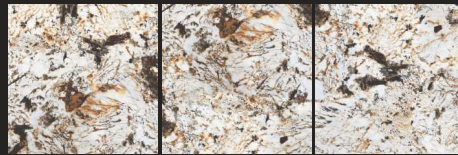

FINISH : POLISHED

SIZE :
600X600MM

GLOSSY
COLLECTION

Floor Tile - ANATOMY GREY | Size - 600x600mm | Finish - Polished

ARICA BROWN

NEW

ARIZO BROWN

AURA STATUARIO

BLOOM DYNA

FINISH : POLISHED

SIZE :
600X600MM

GLOSSY
COLLECTION

Floor Tile - ARIZO BROWN | Size - 600x600mm | Finish - Polished

BOGOTA ASH

NEW

BOGOTA BROWN