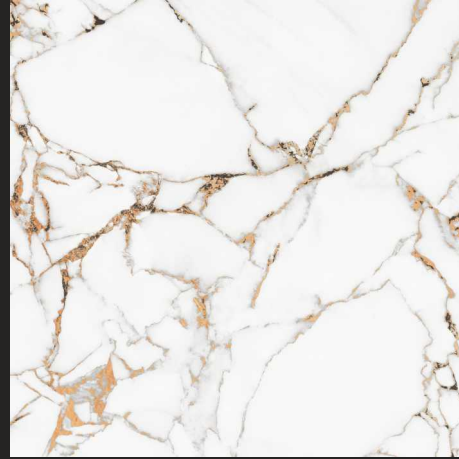

NEW

FINISH : POLISHED

SIZE :
600X600MM

GLOSSY
COLLECTION

Floor Tile - SOLAR ASH | Size - 600x600mm | Finish - Polished

SONATA WHITE SPLIT

SEAGRASS BEIGE

SENDRA GOLD