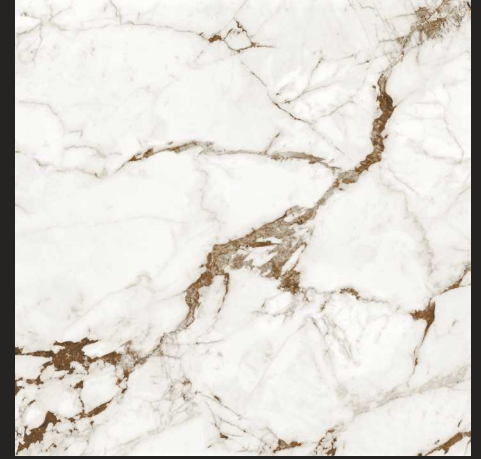

SIZE :
600X600MM

GLOSSY
COLLECTION

Floor Tile - DUNA GRIS | Size - 600x600mm | Finish - Polished

DYNA GOLD

NEW

DYNA BEIGE

DYNA BLUE

EARTH WHITE