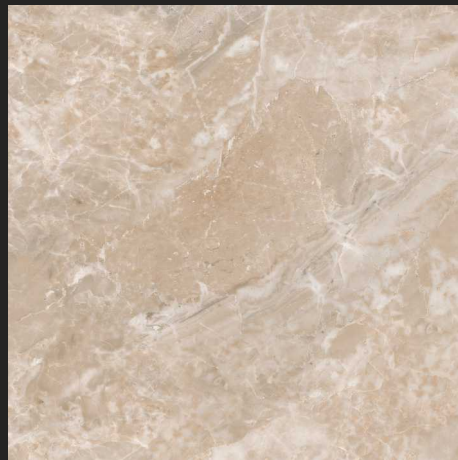

BOGOTA BROWN

NEW