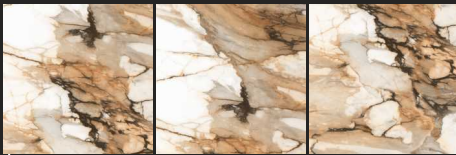

SEVILLE

FINISH : POLISHED

SIZE :
600X600MM

GLOSSY
COLLECTION

Floor Tile - SEAGRASS BEIGE | Size - 600x600mm | Finish - Polished

SILVER STATUARIO

SMOOTH ONYX

SOFT ONYX

SOFT SATUVARIO

FINISH : POLISHED

SIZE :
600X600MM

GLOSSY
COLLECTION

Floor Tile - **SMOOTH ONYX** | Size - 600x600mm | Finish - Polished

SATVARIO CALCUTTA

SPRINAL GOLD

NEW