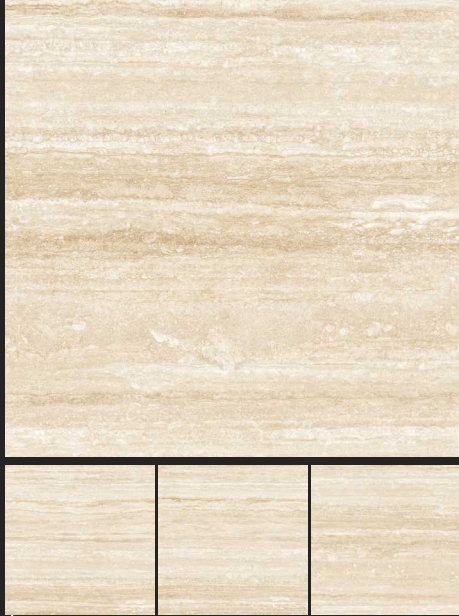

SWISS STATUARIO

TEPIC CREMA

FINISH : POLISHED

SIZE :
600X600MM

GLOSSY
COLLECTION

Floor Tile - **STALIN DYNA** | Size - 600x600mm | Finish - Polished

THASOS CREMA

THASOS GREY