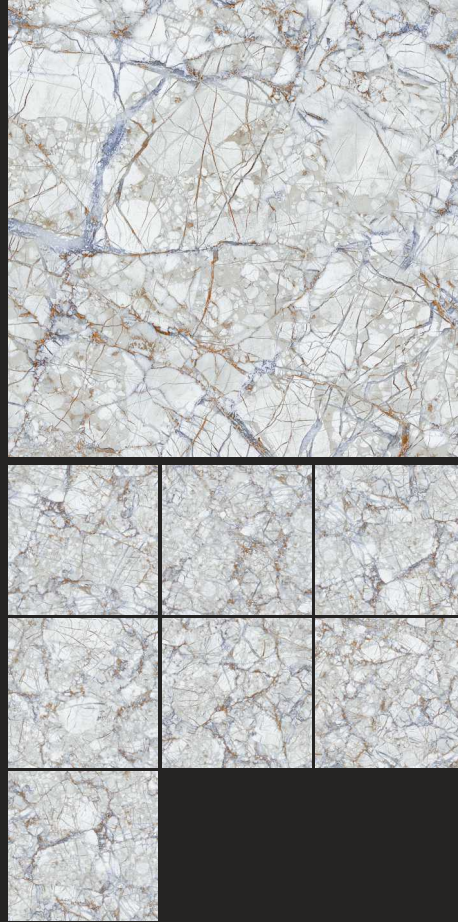

FINISH : POLISHED

SIZE :
600X600MM

GLOSSY
COLLECTION

Floor Tile - DYNA BEIGE | Size - 600x600mm | Finish - Polished
Wall Tile - DYNA BEIGE

ELECTRO BEIGE

ELECTRO GREY

FOREST STATUARIO

FINISH : POLISHED