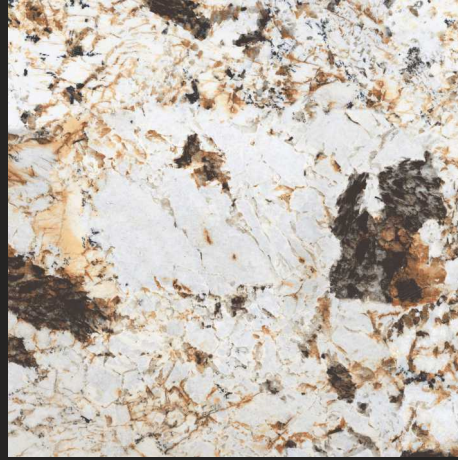

FINISH : POLISHED

SIZE :
600X600MM

GLOSSY
COLLECTION

Floor Tile - ANATOMY GREY | Size - 600x600mm | Finish - Polished

ARICA BROWN

NEW

ARIZO BROWN

AURA STATUARIO