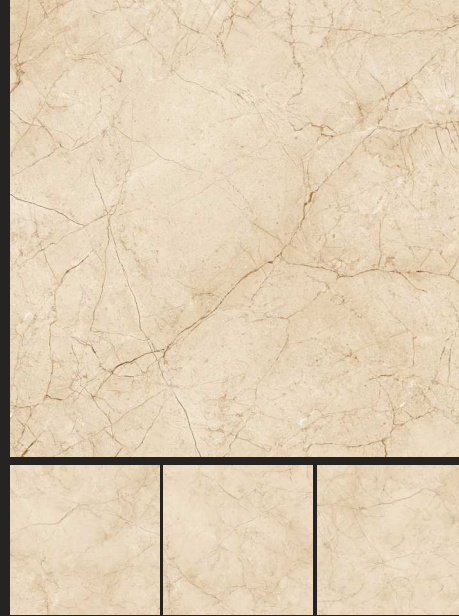

FINISH : POLISHED

SIZE :
600X600MM

GLOSSY
COLLECTION