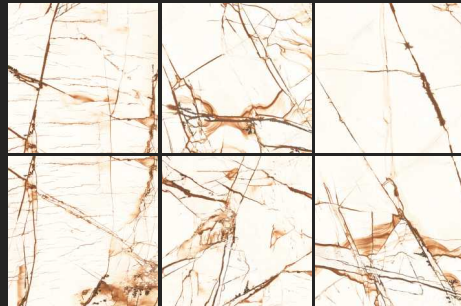

NEW

FINISH : POLISHED

SIZE :
600X600MM

GLOSSY
COLLECTION