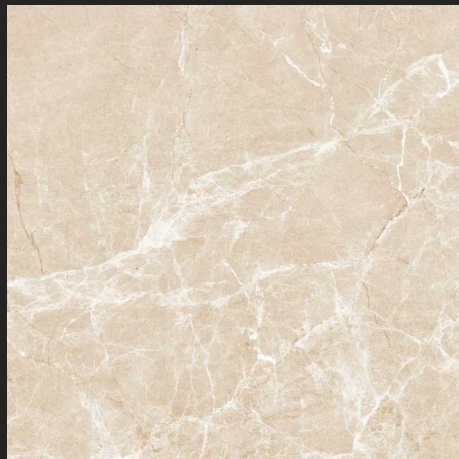

SIZE :
600X600MM

GLOSSY
COLLECTION

Floor Tile - DOVE ONIX | Size - 600x600mm | Finish - Polished

DUNA BEIGE

NEW

DUNA GRIS

NEW

FINISH : POLISHED