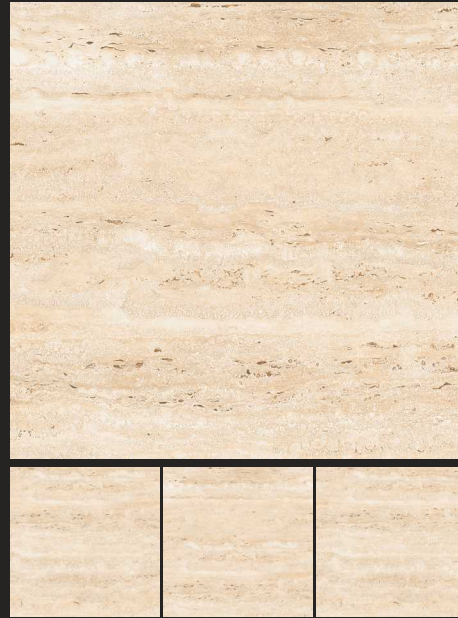

NEW

FINISH : POLISHED

SIZE :
600X600MM

GLOSSY
COLLECTION