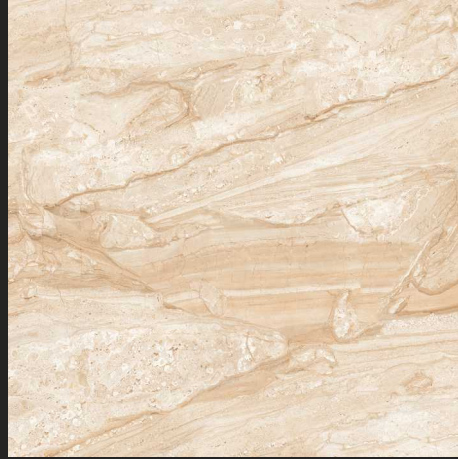

SIZE :
600X600MM

GLOSSY
COLLECTION

Floor Tile - DUNA GRIS | Size - 600x600mm | Finish - Polished

DYNA GOLD

NEW

DYNA BEIGE

DYNA BLUE

EARTH WHITE