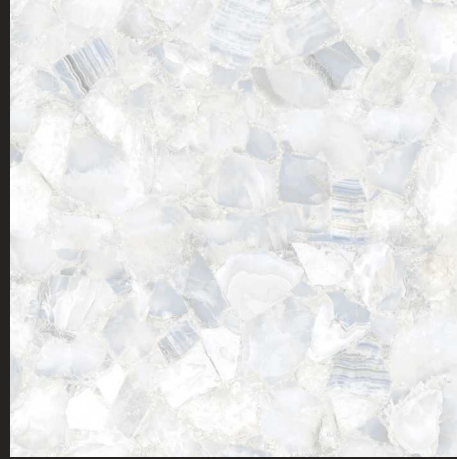

SIZE :
600X600MM

GLOSSY
COLLECTION

Floor Tile - HARARE GREY | Size - 600x600mm | Finish - Polished

IMPERIAL ONYX

ISRAEL STATUARIO

ICE BLUE

ITALIYA BEIGE

FINISH : POLISHED