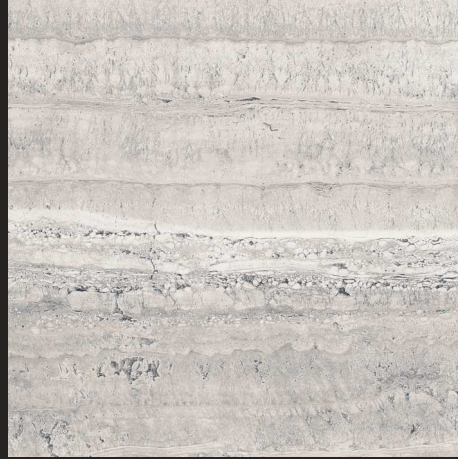

NEW

NEW

FINISH : POLISHED

SIZE :
600X600MM

GLOSSY
COLLECTION