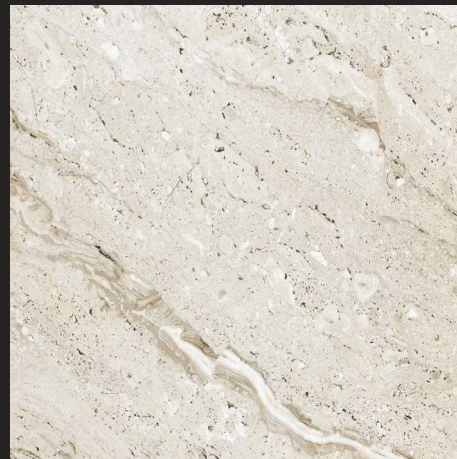

NEW

NEW

AZZARO

FINISH : POLISHED

SIZE :
600X600MM

GLOSSY
COLLECTION