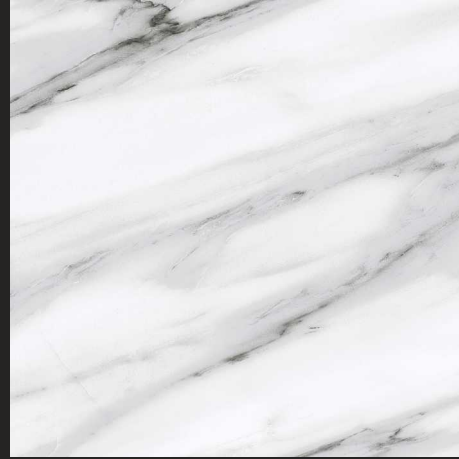

GLOSSY
COLLECTION

Floor Tile - **CARDIFF BROWN** | Size - 600x600mm | Finish - Polished

CARTIER STATUARIO

NEW

CLOUD WHITE

DOLMEN WHITE

DOVE ONIX

FINISH : POLISHED