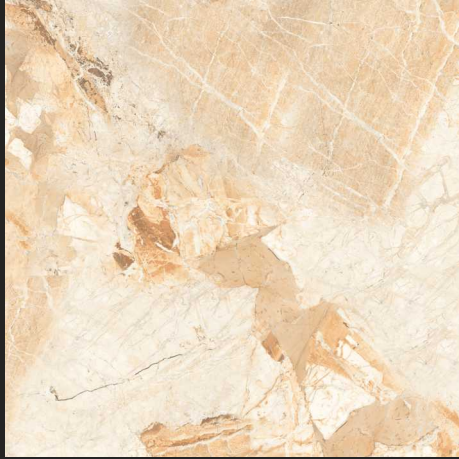

FINISH : POLISHED

SIZE :
600X600MM

GLOSSY
COLLECTION

Floor Tile - AZURE BEIGE | Size - 600x600mm | Finish - Polished

ALFA CREMA

ALPEN CREMA

ANTICO BOTTOCHINO

ARCTIC STATUARIO