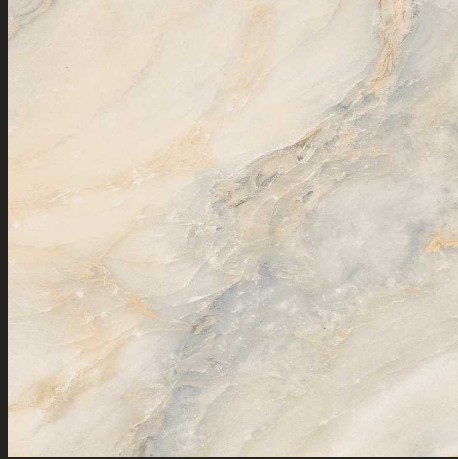

SIZE :
600X600MM

GLOSSY
COLLECTION

Floor Tile - MARFIL BIANCO | Size - 600x600mm | Finish - Polished

MOON ONYX

MOSCOW

MODERN STATUARIO

FINISH : POLISHED

SIZE :
600X600MM