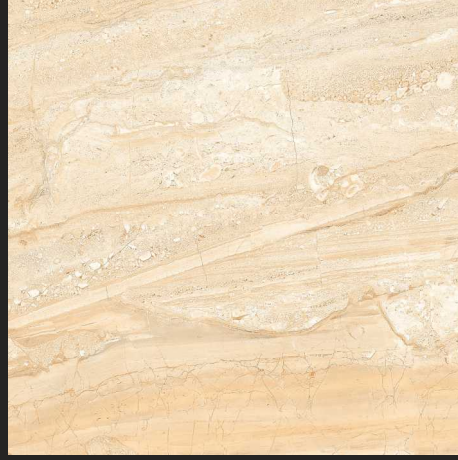

FINISH : POLISHED

SIZE :
600X600MM

GLOSSY
COLLECTION