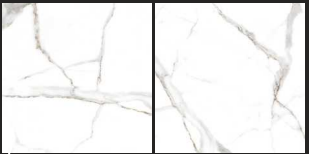

NEW

FINISH : POLISHED

SIZE :
600X600MM

GLOSSY
COLLECTION

Floor Tile - MANILA GREY | Size - 600x600mm | Finish - Polished

MERCURY STATUARIO

MAX FINE

MIDAS DOVE