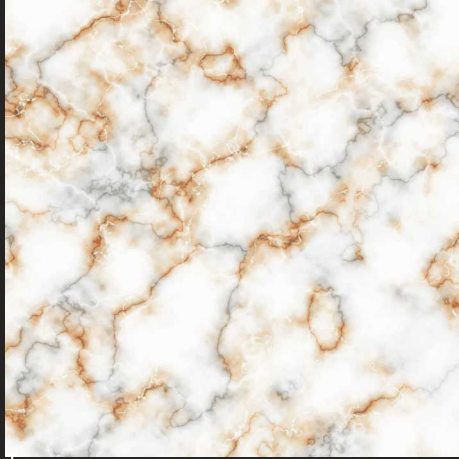

TIGER ONYX

NEW

NEW

FINISH : POLISHED

SIZE :
600X600MM

GLOSSY
COLLECTION